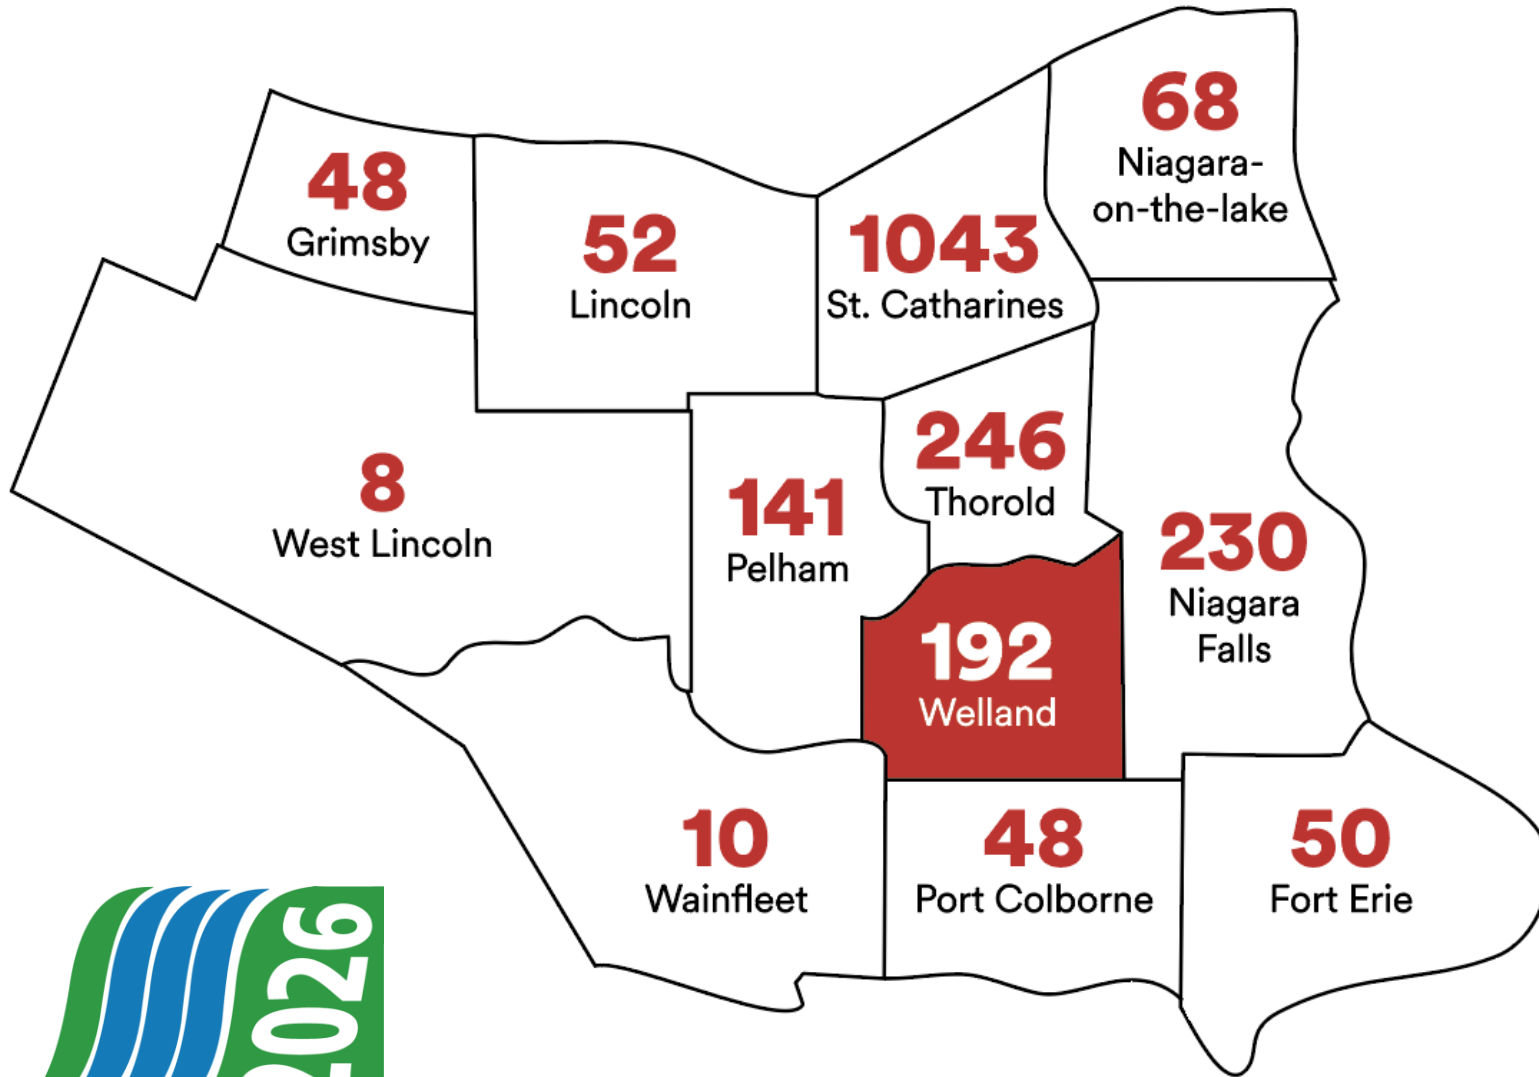

# Brock University

**2,136**  
 Total number of  
**Brock employees**  
 who live in the  
**Niagara region**

**2,806**  
 Total number of  
**full time Brock employees**

**192**  
 Total number of Brock  
 employees **who live in Welland**